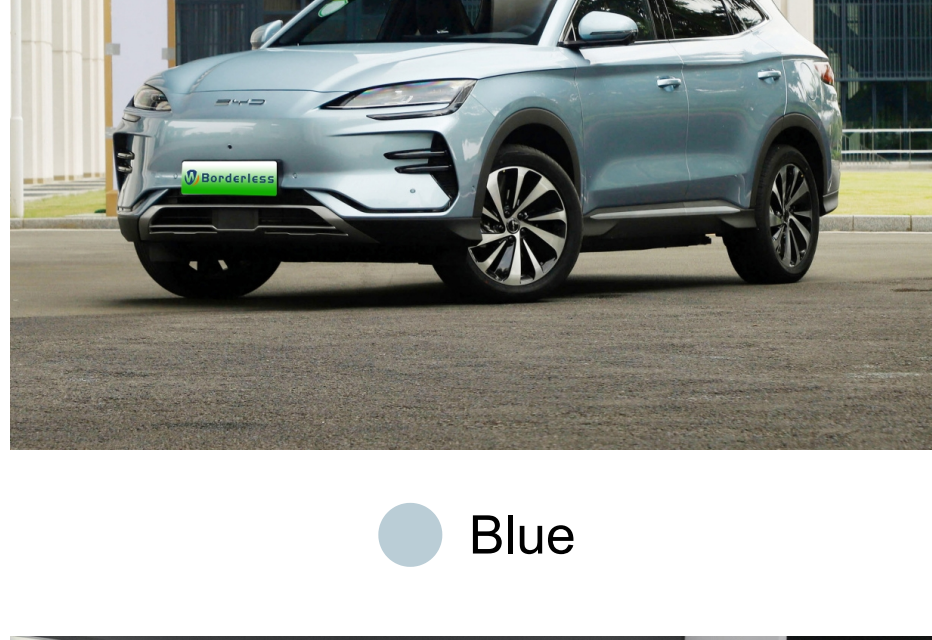

BYD • SONG PLUS EV

PRODUCT DETAILS

EXTERIOR COLOR OPTIONS

Blue

White

Grey

Black

Grey smoke color