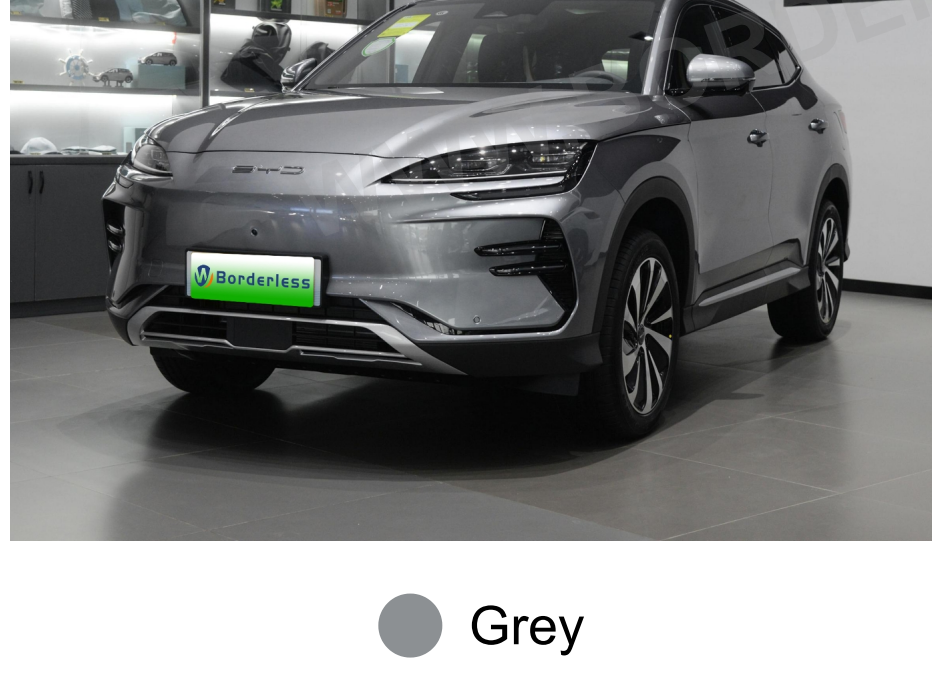

BYD • SONG PLUS EV

PRODUCT DETAILS

EXTERIOR COLOR OPTIONS

Blue

White

Grey

Black

Grey smoke color