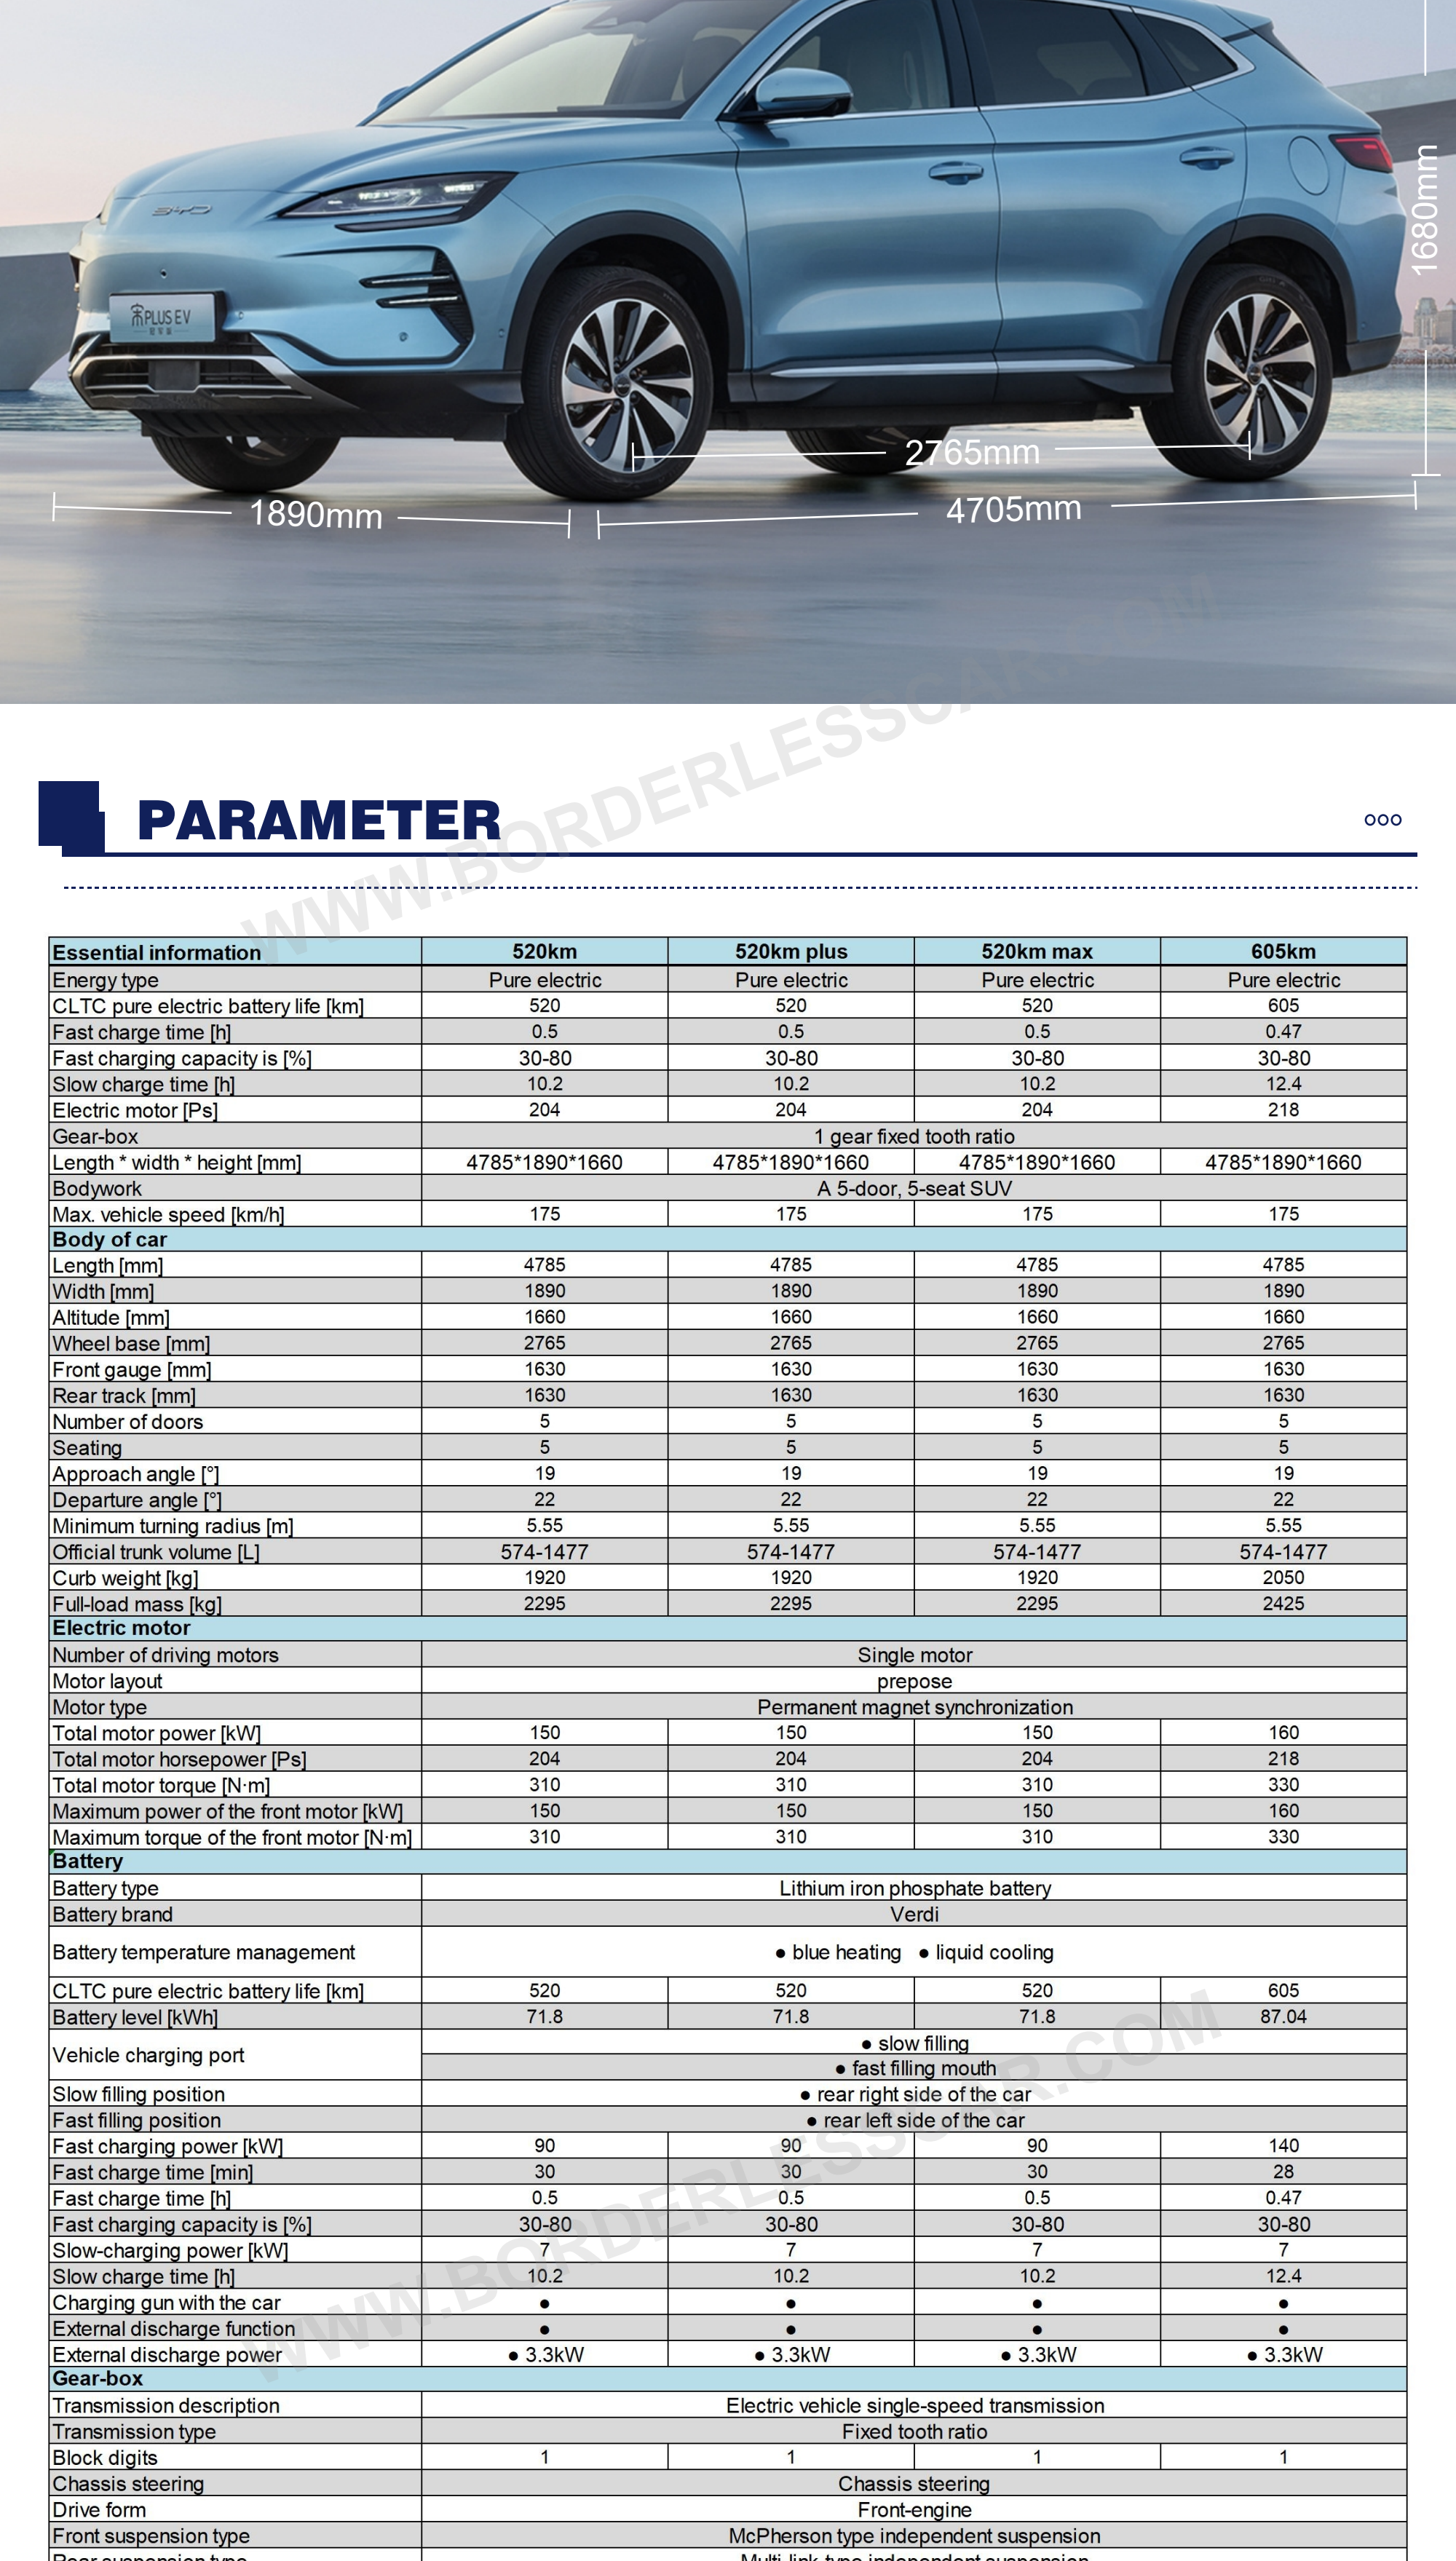

BODY SIZE

PARAMETER