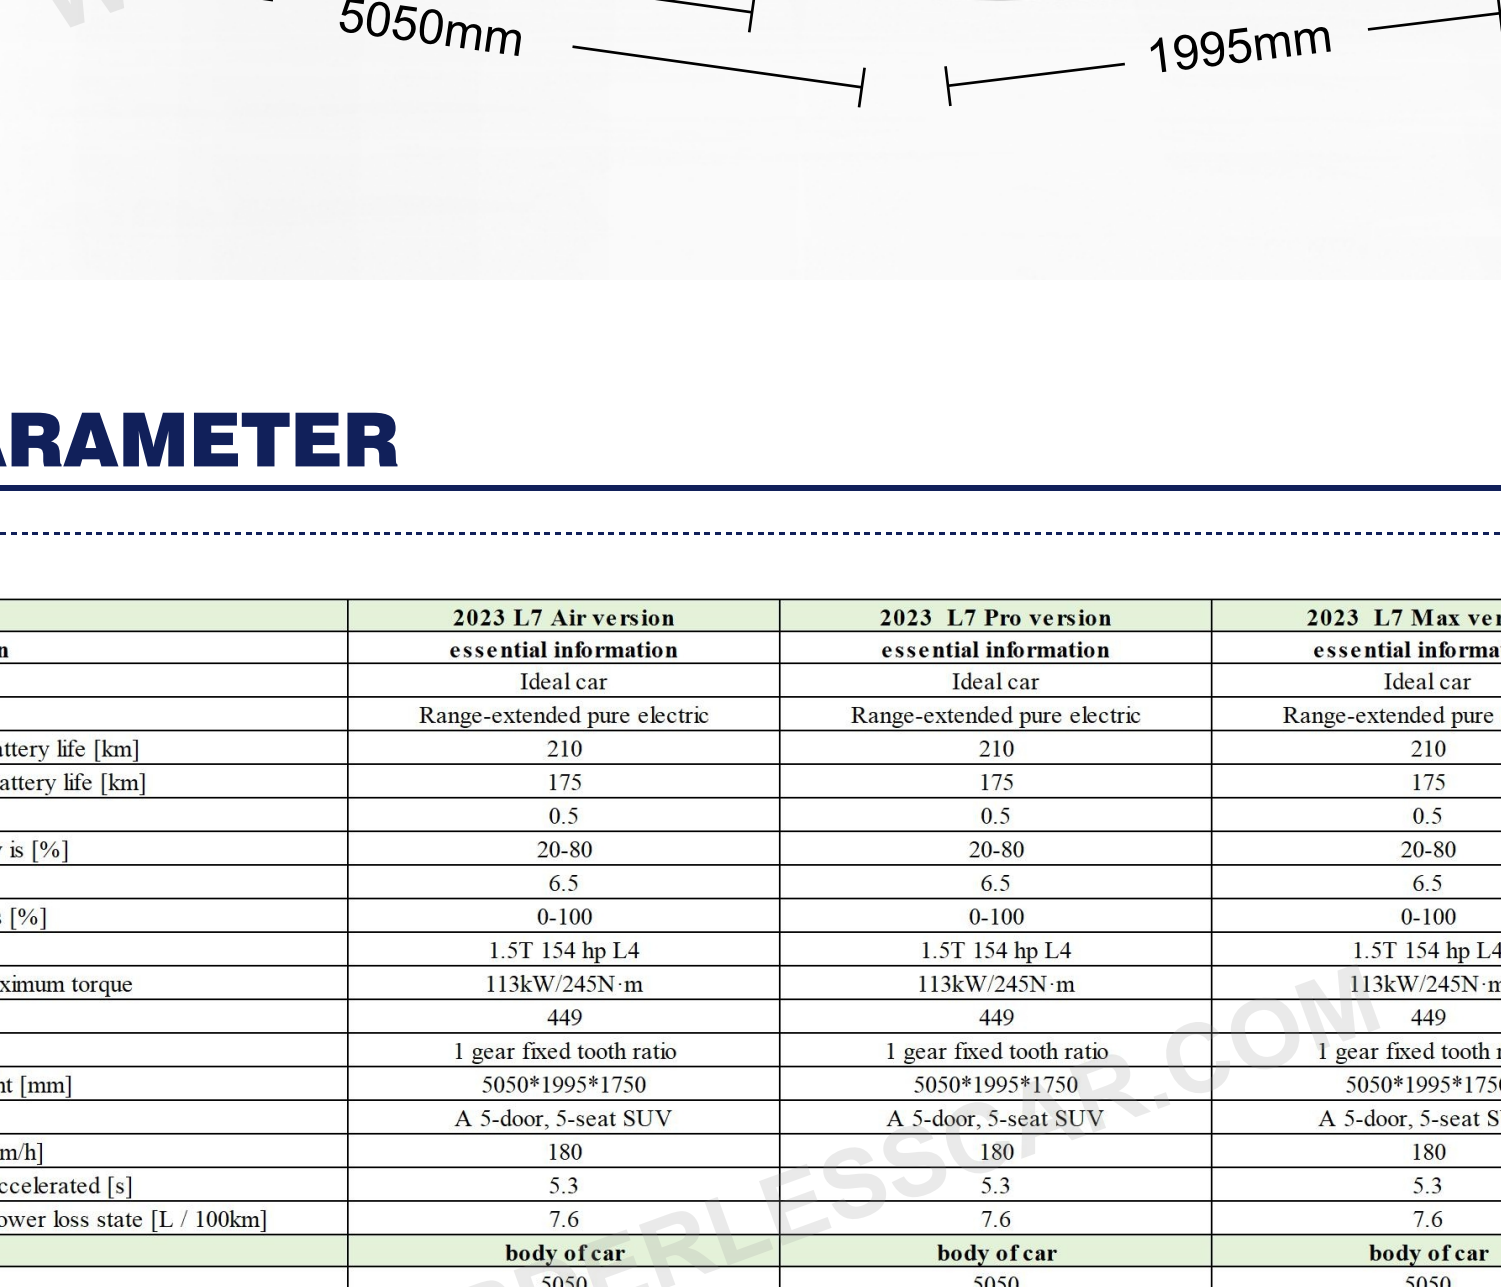

PRODUCT DETAILS

EXTERIOR COLOR OPTIONS

BODY SIZE

PARAMETER

Table with 4 columns: 2023 L7 Air version, 2023 L7 Pro version, 2023 L7 Max version. Rows include essential information (manufacturer, energy type, engine, body of car, etc.), engine details, battery specifications, chassis and steering, transmission, driving mode selection, auxiliary driving hardware, interior collocation, video entertainment, and light function.