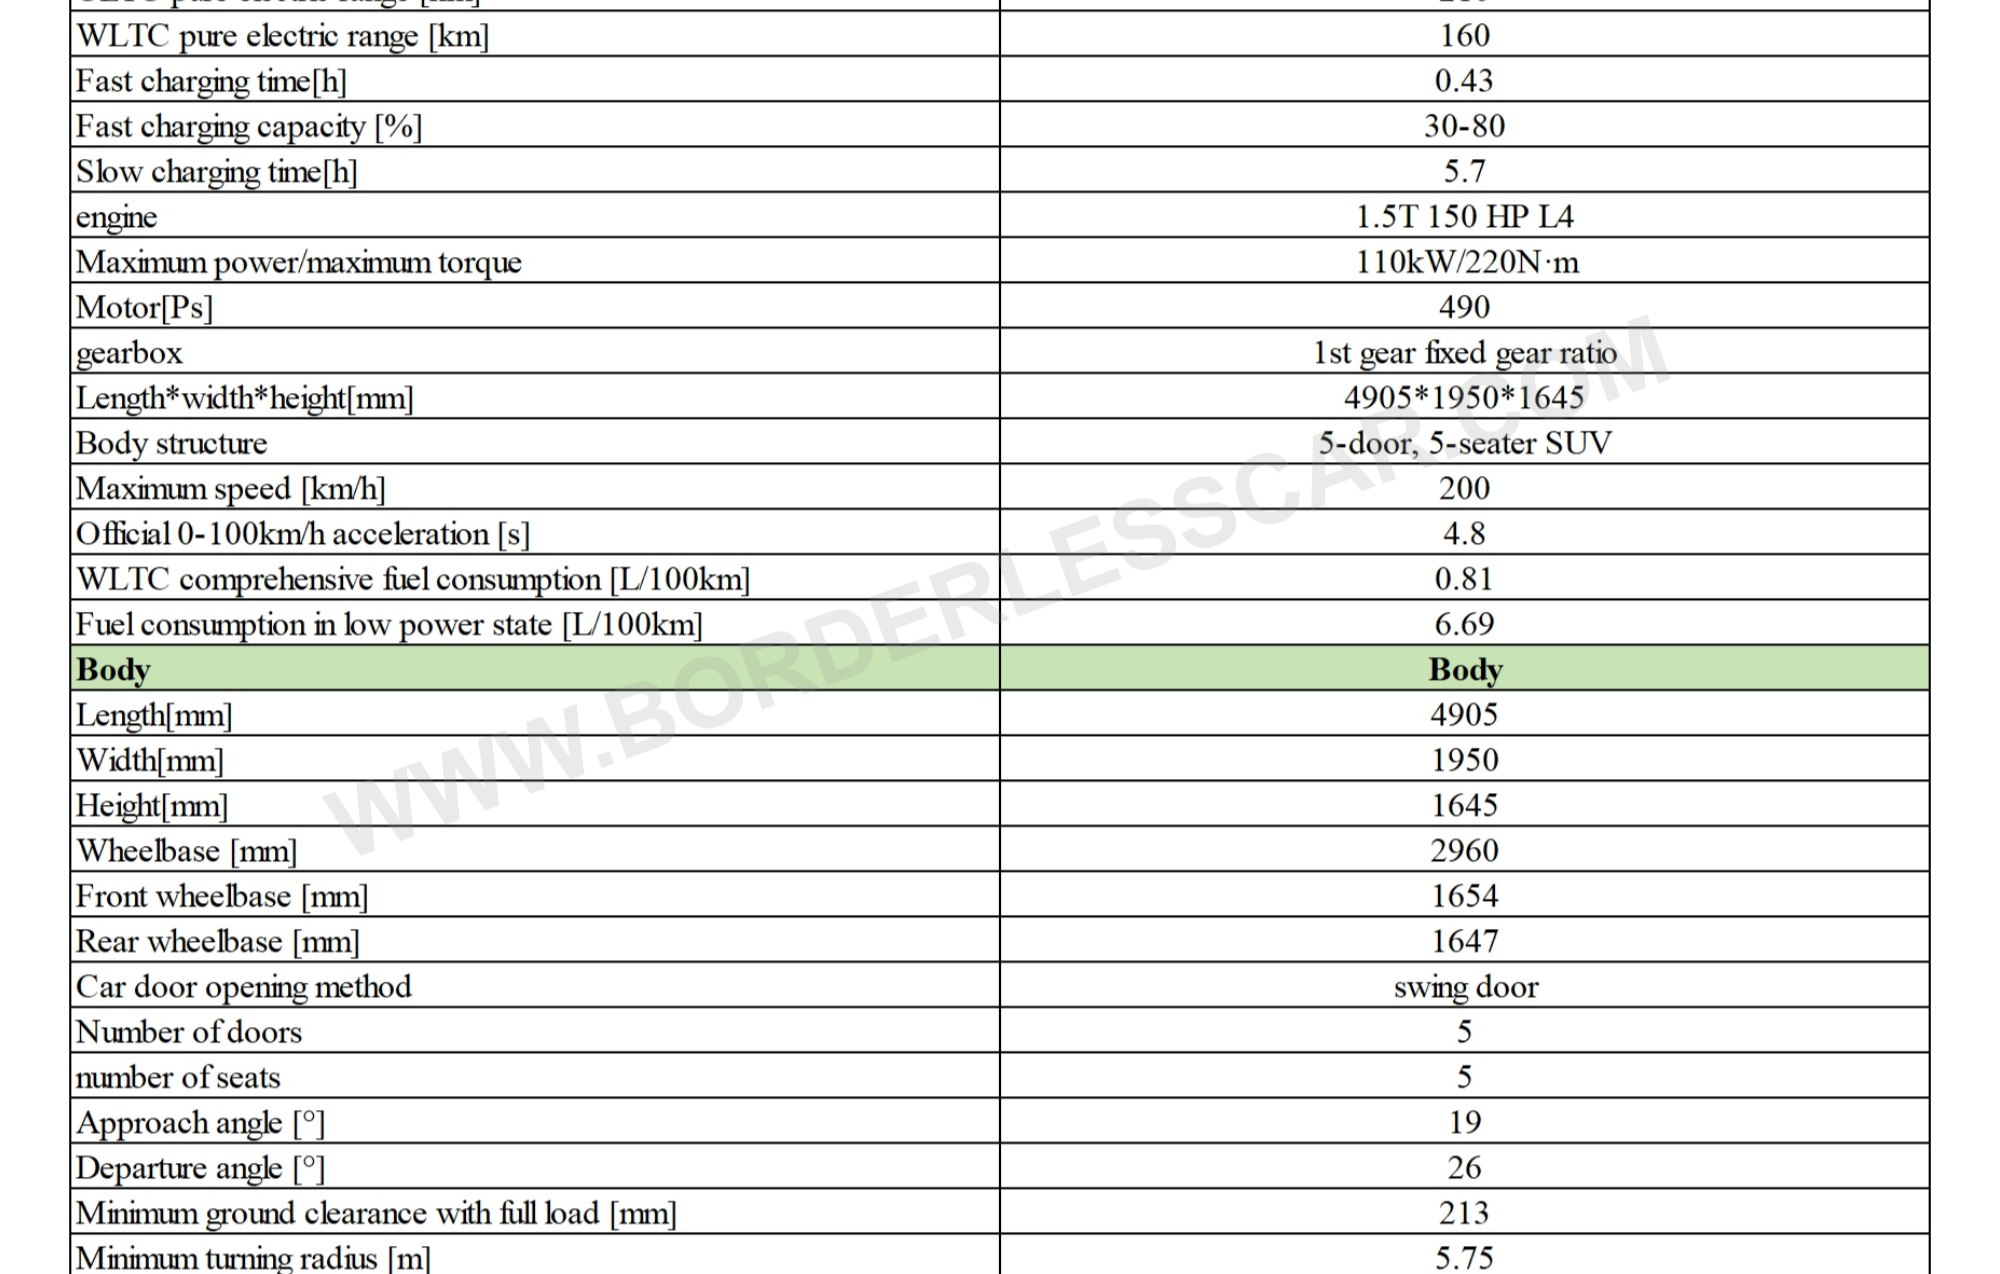

VOYAH • FREE

PRODUCT DETAILS

EXTERIOR COLOR OPTIONS

Each one is a limited edition just for you  
Original color personality match, stunning appearance level

BODY SIZE

PARAMETER

Parameter configuration	2024 210km 4wd ultra-long range smart driving version
<b>Standard configuration</b>	<b>Optional</b>
<b>Basic Information</b>	<b>Basic Information</b>
Manufacturer	Voyah Automobile
level	Medium and large SUV
Energy type	Extended range pure electric
CLTC pure electric range [km]	210
WLTC pure electric range [km]	160
Fast charging time[h]	0.43
Fast charging capacity [%]	30-80
Slow charging time[h]	5.7
engine	1.5T 150 HP L4
Maximum power/maximum torque	110kW/220N·m
Motor[Ps]	490
gearbox	1st gear fixed gear ratio
Length*width*height[mm]	4905*1950*1645
Body structure	5-door, 5-seater SUV
Maximum speed [km/h]	200
Official 0-100km/h acceleration [s]	4.8
WLTC comprehensive fuel consumption [L/100km]	0.81
Fuel consumption in low power state [L/100km]	6.69
<b>Body</b>	<b>Body</b>
Length[mm]	4905
Width[mm]	1950
Height[mm]	1645
Wheelbase [mm]	2960
Front wheelbase [mm]	1654
Rear wheelbase [mm]	1647
Car door opening method	swing door
number of doors	5
number of seats	5
Approach angle [°]	19
Departure angle [°]	26
Minimum ground clearance with full load [mm]	213
Minimum turning radius [m]	5.75
Drag coefficient [Cd]	0.28
Fuel tank volume [L]	56
Official tank volume [L]	560-1320
Curb weight [kg]	2270
Full load mass [kg]	2655
<b>engine</b>	<b>engine</b>
engine model	DAMI5NTDE
Displacement [mL]	1499
Displacement [L]	1.5
Intake form	turbocharging
Cylinder arrangement	horizontal
Number of cylinders [number]	4
Number of valves per cylinder [number]	4
Compression ratio	15
Air Supply	DOHC
Maximum power [kW]	110
Maximum horsepower[Ps]	150
Maximum power speed [rpm]	5500
Maximum torque [N·m]	220
Maximum torque speed [rpm]	2500-4000
Maximum net power [kW]	110
fuel mark	No. 95
Fuel supply method	direct injection
Cylinder head material	Aluminum alloy
Cylinder material	Aluminum alloy
<b>electric motor</b>	<b>electric motor</b>
Motor layout	Dual motor
Motor type	Front + rear
Total motor power [kW]	Permanent magnet synchronization
Total motor horsepower [Ps]	360
Motor total torque [N·m]	490
Maximum power of front electric motor [kW]	720
Maximum torque of front electric motor [N·m]	160
Maximum power of rear electric motor [kW]	310
Maximum torque of rear electric motor [N·m]	200
Maximum torque of rear electric motor [N·m]	410
<b>Battery/recharge</b>	<b>Battery/recharge</b>
Battery Type	Ternary lithium battery
Battery brand	CATL/Hive Energy
Battery temperature management	Low temperature heating
CLTC pure electric range [km]	Liquid cooling
WLTC pure electric range [km]	210
CLTC comprehensive range [km]	160
Battery power [kW/h]	39.2
Battery energy density [Wh/kg]	155.1
Electricity consumption per 100 kilometers [kWh/100km]	twenty one
vehicle charging port	• Slow charging port
Slow charging port location	• Fast charging port
Fast charging port location	• Car left rear side
Fast charging time [min]	• Car left rear side
Fast charging time [h]	26
Fast charging capacity [%]	0.43
Slow charging power [kW]	30-80
Slow charging time [h]	7
Home charging pile	5.7
External discharge function	•
External discharge power	• 3.6kW
<b>gearbox</b>	<b>gearbox</b>
gearbox description	Electric vehicle single speed gearbox
gearbox type	Fixed gear ratio
Number of gears	1
<b>chassis steering</b>	<b>chassis steering</b>
Drive form	Dual motor four-wheel drive
four-wheel drive	Electric four-wheel drive
Front suspension type	Double wishbone independent suspension
rear suspension type	Multi-link independent suspension
Assist type	electric assist
Adjustable suspension features	• Height adjustment
Adjustable suspension types	• Hard and soft adjustment
Body structure	• Air suspension
<b>wheel brake</b>	<b>wheel brake</b>
Front brake type	Load-bearing
rear brake type	• Ventilated disc type
Parking brake type	• Ventilated disc type
Front tire specifications	Electronic parking
Rear tire specifications	• 255/45 R20
Spare tire	• 255/45 R20
<b>active safety</b>	<b>active safety</b>
ABS anti-lock	• No spare tire
Braking force distribution (EBD/CBC, etc.)	•
Brake assist (BA/EBA/BAS, etc.)	• First row
Traction control (ASR/TCS/TRC, etc.)	• Tire pressure display
Body stability control (ESP/DSC/VSC, etc.)	•
Seat belt not fastened reminder	•
Tire pressure monitoring	•
In-car biometric monitoring	•
<b>passive safety</b>	<b>passive safety</b>
Main driver airbag	•
Passenger airbag	•
First row side airbag	•
side curtain airbags	•
child seat interface	•
<b>Auxiliary/control configuration</b>	<b>Auxiliary/control configuration</b>
front/rear radar	•
Rear parking radar	•
Reverse side warning system	•
Door opening collision warning	•
Driving assistance images	• 360-degree panoramic image
Chassis perspective	•
cruise system	• Full-speed adaptive cruise
Driving mode selection	• Sports
Fatigue reminder	• Economy
automatic parking	• Snow
remote control parking	• Customization/Personalization
automatic parking	•
Hill assist	•
steep descent	•
<b>Assisted driving functions</b>	<b>Assisted driving functions</b>
Parallel assistance (BSM/LSD)	• L2
Lane Departure Warning (LDWS)	• Baidu Apollo
Lane Keeping (LKAS)	• 2pcs TDA4
Lane centering	• 16TOPS
Road traffic sign recognition	• 5
Forward collision warning	• First 6/Last 6
Active braking	• Binocular
Automatic lane change assist	• 6
Automatic ramp exit/entry	• 4
High-speed assisted driving	• 2
<b>Assisted driving hardware</b>	<b>Assisted driving hardware</b>
Driving assistance level	•
Assisted driving system	•
Assisted driving chip	• Baidu Apollo
Chip computing power	• 2pcs TDA4
millimeter wave radar	• 16TOPS
ultrasonic radar	• 5
Front sensing camera type	• First 6/Last 6
Environment aware camera	• Binocular
surround camera	• 6
car camera	• 4
<b>External configuration</b>	<b>External configuration</b>
Skylight type	• 2
Light-sensing awning	• Panoramic sunroof (cannot be opened)
Rim material	•
roof rack	• Aluminum alloy
Key type	• Remote key
keyless start	• Bluetooth key
keyless entry	• The whole car
Hidden electric door handle	•
Electric tailgate	•
Tailgate position memory	•
Induction tailgate	•
Low speed driving warning sound	•
Sentinel (clairvoyance) mode	•
<b>Internal configuration</b>	<b>Internal configuration</b>
steering wheel material	• Leather
steering wheel adjustment	• Manual up and down + front and rear adjustment
Shift pattern	Electronic gear shift
Multifunction steering wheel	•
Trip computer display	• Color
Full LCD instrument panel	•
Instrument screen size [inches]	• 12.3
Instrument screen resolution [px]	• 1920 x 720
Instrument screen pixel density [PPI]	• 167
Built-in driving recorder	•
Mobile phone wireless charging	• First row
Maximum wireless charging power of mobile phones [W]	• 50
<b>Seat configuration</b>	<b>Seat configuration</b>
seat material	• Mixed leather/fleece material
Electric driver's seat adjustment	• Electric adjustment with memory
Passenger seat's seat adjustment	• Electric adjustment
Driver's seat adjustment method	• Front and rear adjustment
Passenger seat adjustment method	• Backrest adjustment
First row seat functions	• Height adjustment (4-way)
center armrest	• Waist adjustment (4-way)
Seat layout	• Front and rear adjustment
Rear seat folding method	• Backrest adjustment
Rear cup holder	• Height adjustment (4-way)
<b>Car/Internet</b>	<b>Car/Internet</b>
Central control color screen	• Waist adjustment (4-way)
Central control screen size [inch]	• Heating
Central control screen resolution [px]	• Ventilation
Central control screen pixel density [PPI]	• Massage
Passenger screen	• First row
Passenger screen size [inches]	• Second row
Passenger screen resolution [px]	• 2+3
Passenger screen pixel density [PPI]	• Proportional upside down
Multi-finger flying screen control	• Second row
Vehicle system	<b>Car/Internet</b>
Car chip	• Touch LCD screen
Vehicle system memory (GB)	• 12.3
Vehicle system storage (GB)	• 1920 x 720
Vehicles-to-machine network	• 167
OTA upgrade	• Touch LCD screen
Car WiFi function	• 12.3
Car navigation map	• 1920 x 720
HD map	• 167
Bluetooth/car phone	• Support HiCar
Mobile phone interconnection/mapping	• Hi Lantu
Voice assistant wake word	•
gesture control	•
face recognition	•
Remote control function	• Door control
Media entertainment	• Vehicle starts
Car APP application market	• Air conditioning control
Multimedia/charging interface	• Charging management
Number of USB/Type-C interfaces	• Vehicle condition inquiry/diagnosis
In-car entertainment functions	Media entertainment
Rear seat control multimedia	• USB
Number of multimedia screens in the rear row	• Type-C
Luggage compartment power interface	•
audio brand	• 2 people in the front row/2 people in the back row
Number of speakers	• Karaoke
<b>Light function</b>	<b>Light function</b>
low beam light source	• 1
high beam light source	• 12V
Lighting features	• Dymaudio
LED daytime running lights	• 10
Headlight function	•
Car interior ambient light	• Height adjustment
Active ambient lighting	• Automatic opening and closing
<b>glass/rear view mirror</b>	<b>glass/rear view mirror</b>
First row electric windows	• Adaptive high and low beam
Second row electric windows	• Delayed closing
One-click lifting and lowering of windows	• 64 colors
Window anti-pinch function	•
Multilayer soundproof glass	•
Exterior rearview mirror function	•
Interior rearview mirror function	• Electric adjustment
Rear side privacy glass	• Heated rearview mirror
Car vanity mirror	• Electric folding
Sensing wiper function	• Rearview mirror memory
rear wiper	• Automatically roll down when reversing
<b>Air conditioning/refrigeration</b>	<b>Air conditioning/refrigeration</b>
First row air conditioner	• Automatic folding when locking the car
Second row air conditioner	• Automatic anti-dazzle
air quality monitoring	• Automatic anti-dazzle
In-car PM2.5 filter device	•
Car air purifier	• Main driver + lighting
Fragrance system	• Co-pilot + lighting
<b>Optional package</b>	<b>Optional package</b>
11kw OBC car charger	• Rain sensor type
Panoramic awning	•
Advanced intelligent assisted driving system	•