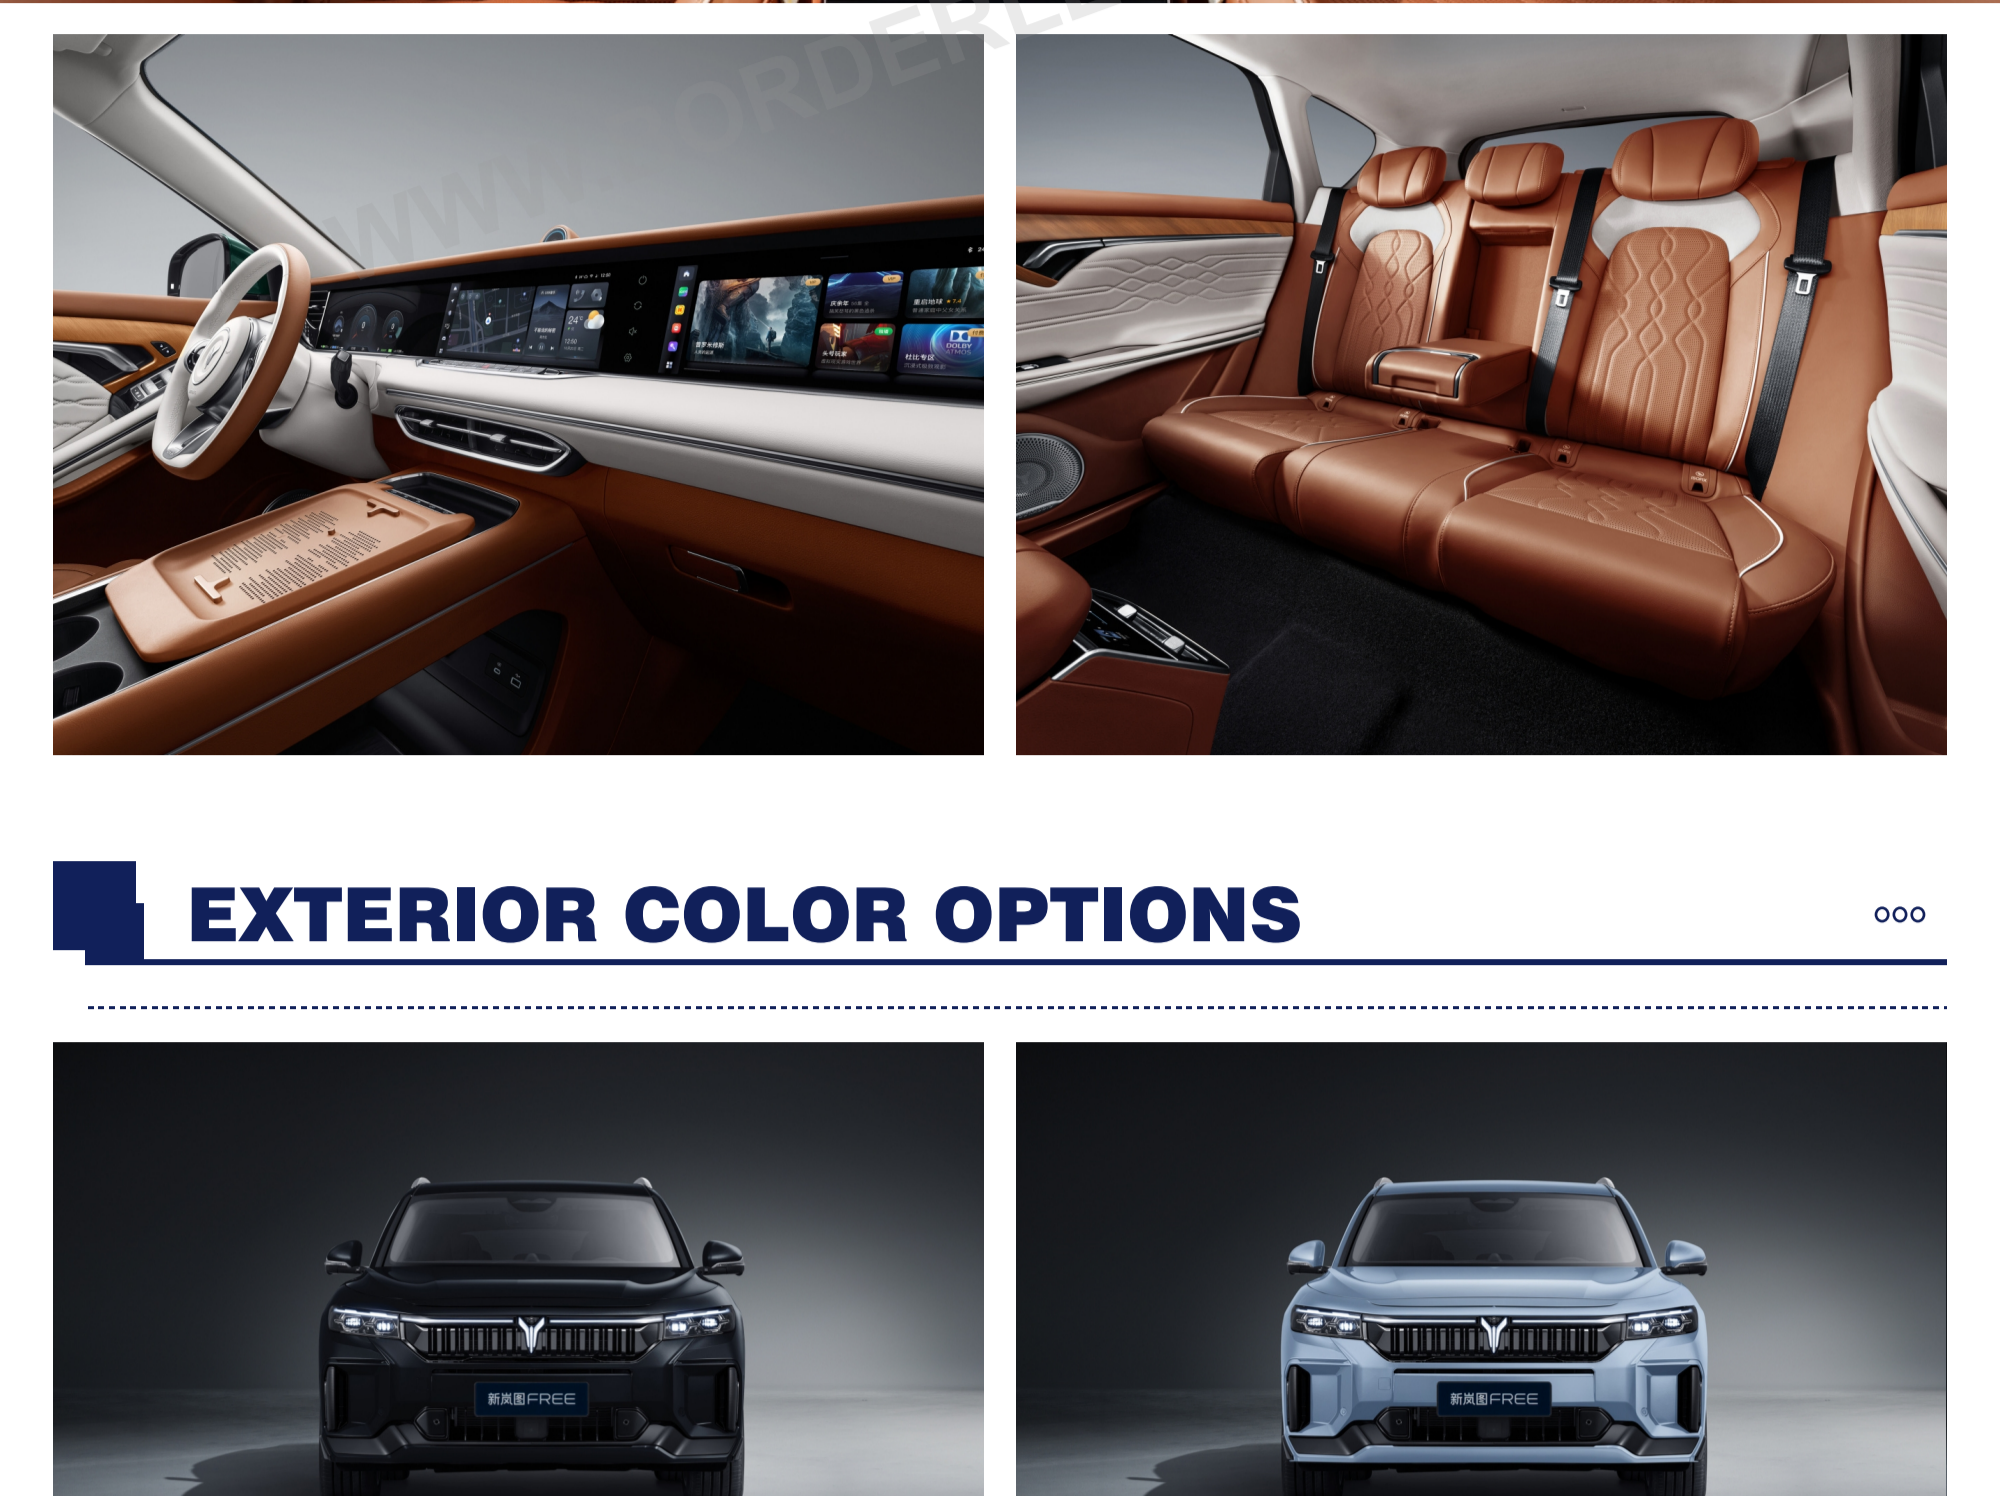

VOYAH • FREE

PRODUCT DETAILS

EXTERIOR COLOR OPTIONS

Each one is a limited edition just for you  
Original color personality match, stunning appearance level

BODY SIZE

PARAMETER

Parameter configuration	2024 210km 4wd ultra-long range smart driving version
<b>Standard configuration</b>	<b>Optional</b>
<b>Basic Information</b>	<b>Basic Information</b>
Manufacturer	Voyah Automobile
level	Medium and large SUV
Energy type	Extended range pure electric
CLTC pure electric range [km]	210
WLTC pure electric range [km]	160
Fast charging time[h]	0.43
Fast charging capacity [%]	30-80
Slow charging time[h]	5.7
engine	1.5T 150 HP L4
Maximum power/maximum torque	110kW/220N·m
Motor[Ps]	490
gearbox	1st gear fixed gear ratio
Length*width*height[mm]	4905*1950*1645
Body structure	5-door, 5-seater SUV
Maximum speed [km/h]	200
Official 0-100km/h acceleration [s]	4.8
WLTC comprehensive fuel consumption [L/100km]	0.81
Fuel consumption in low power state [L/100km]	6.69
<b>Body</b>	<b>Body</b>
Length[mm]	4905
Width[mm]	1950
Height[mm]	1645
Wheelbase [mm]	2960
Front wheelbase [mm]	1654
Rear wheelbase [mm]	1647
Car door opening method	swing door
number of doors	5
number of seats	5
Approach angle [°]	19
Departure angle [°]	26
Minimum ground clearance with full load [mm]	213
Minimum turning radius [m]	5.75
Drag coefficient [Cd]	0.28
Fuel tank volume [L]	56
Official tank volume [L]	560-1320
Curb weight [kg]	2270
Full load mass [kg]	2655
<b>engine</b>	<b>engine</b>
engine model	DAMI5NTDE
Displacement [mL]	1499
Displacement [L]	1.5
Intake form	turbocharging
Cylinder arrangement	horizontal
Number of cylinders [number]	4
Number of valves per cylinder [number]	4
Compression ratio	15
Air Supply	DOHC
Maximum power [kW]	110
Maximum horsepower[Ps]	150
Maximum power speed [rpm]	5500
Maximum torque [N·m]	220
Maximum torque speed [rpm]	2500-4000
Maximum net power [kW]	110
fuel mark	No. 95
Fuel supply method	direct injection
Cylinder head material	Aluminum alloy
Cylinder material	Aluminum alloy
<b>electric motor</b>	<b>electric motor</b>
Motor layout	Dual motor
Motor type	Front + rear
Total motor power [kW]	Permanent magnet synchronization
Total motor horsepower [Ps]	360
Motor total torque [N·m]	490
Maximum power of front electric motor [kW]	720
Maximum torque of front electric motor [N·m]	160
Maximum power of rear electric motor [kW]	310
Maximum torque of rear electric motor [N·m]	200
Maximum torque of rear electric motor [N·m]	410
<b>Battery/recharge</b>	<b>Battery/recharge</b>
Battery Type	Ternary lithium battery
Battery brand	CATL/Hive Energy
Battery temperature management	Low temperature heating
CLTC pure electric range [km]	Liquid cooling
WLTC pure electric range [km]	210
CLTC comprehensive range [km]	160
Battery power [kW/h]	39.2
Battery energy density [Wh/kg]	155.1
Electricity consumption per 100 kilometers [kWh/100km]	twenty one
vehicle charging port	• Slow charging port
Slow charging port location	• Fast charging port
Fast charging port location	• Car left rear side
Fast charging time [min]	• Car left rear side
Fast charging time [h]	26
Fast charging capacity [%]	0.43
Slow charging power [kW]	30-80
Slow charging time [h]	7
Home charging pile	5.7
External discharge function	•
External discharge power	• 3.6kW
<b>gearbox</b>	<b>gearbox</b>
gearbox description	Electric vehicle single speed gearbox
gearbox type	Fixed gear ratio
Number of gears	1
<b>chassis steering</b>	<b>chassis steering</b>
Drive form	Dual motor four-wheel drive
four-wheel drive	Electric four-wheel drive
Front suspension type	Double wishbone independent suspension
rear suspension type	Multi-link independent suspension
Assist type	electric assist
Adjustable suspension features	• Height adjustment
Adjustable suspension types	• Hard and soft adjustment
Body structure	• Air suspension
<b>wheel brake</b>	<b>wheel brake</b>
Front brake type	Load-bearing
rear brake type	• Ventilated disc type
Parking brake type	• Ventilated disc type
Front tire specifications	Electronic parking
Rear tire specifications	• 255/45 R20
Spare tire	• 255/45 R20
<b>active safety</b>	<b>active safety</b>
ABS anti-lock	• No spare tire
Braking force distribution (EBD/CBC, etc.)	•
Brake assist (BA/EBA/BAS, etc.)	• First row
Traction control (ASR/TCS/TRC, etc.)	• Tire pressure display
Body stability control (ESP/DSC/VSC, etc.)	•
Seat belt not fastened reminder	•
Tire pressure monitoring	•
In-car biometric monitoring	•
<b>passive safety</b>	<b>passive safety</b>
Main driver airbag	•
Passenger airbag	•
First row side airbag	•
side curtain airbags	•
child seat interface	•
<b>Auxiliary/control configuration</b>	<b>Auxiliary/control configuration</b>
front/rear radar	•
Rear parking radar	•
Reverse side warning system	•
Door opening collision warning	•
Driving assistance images	• 360-degree panoramic image
Chassis perspective	•
cruise system	• Full-speed adaptive cruise
Driving mode selection	• Sports
Fatigue reminder	• Economy
automatic parking	• Snow
remote control parking	• Customization/Personalization
automatic parking	•
Hill assist	•
steep descent	•
<b>Assisted driving functions</b>	<b>Assisted driving functions</b>
Parallel assistance (BSM/LSD)	• L2
Lane Departure Warning (LDWS)	• Baidu Apollo
Lane Keeping (LKAS)	• 2pcs TDA4
Lane centering	• 16TOPS
Road traffic sign recognition	• 5
Forward collision warning	• First 6/Last 6
Active braking	• Binocular
Automatic lane change assist	• 6
Automatic ramp exit/entry	• 4
High-speed assisted driving	• 2
<b>Assisted driving hardware</b>	<b>Assisted driving hardware</b>
Driving assistance level	•
Assisted driving system	•
Assisted driving chip	• Baidu Apollo
Chip computing power	• 2pcs TDA4
millimeter wave radar	• 16TOPS
ultrasonic radar	• 5
Front sensing camera type	• First 6/Last 6
Environment aware camera	• Binocular
surround camera	• 6
car camera	• 4
<b>External configuration</b>	<b>External configuration</b>
Skylight type	• 2
Light-sensing awning	• Panoramic sunroof (cannot be opened)
Rim material	•
roof rack	• Aluminum alloy
Key type	• Remote key
keyless start	• Bluetooth key
keyless entry	• The whole car
Hidden electric door handle	•
Electric tailgate	•
Tailgate position memory	•
Induction tailgate	•
Low speed driving warning sound	•
Sentinel (clairvoyance) mode	•
<b>Internal configuration</b>	<b>Internal configuration</b>
steering wheel material	• Leather
steering wheel adjustment	• Manual up and down + front and rear adjustment
Shift pattern	Electronic gear shift
Multifunction steering wheel	•
Trip computer display	• Color
Full LCD instrument panel	•
Instrument screen size [inches]	• 12.3
Instrument screen resolution [px]	• 1920 x 720
Instrument screen pixel density [PPI]	• 167
Built-in driving recorder	•
Mobile phone wireless charging	• First row
Maximum wireless charging power of mobile phones [W]	• 50
<b>Seat configuration</b>	<b>Seat configuration</b>
seat material	• Mixed leather/fleece material
Electric driver's seat adjustment	• Electric adjustment with memory
Passenger seat's seat adjustment	• Electric adjustment
Driver's seat adjustment method	• Front and rear adjustment
Passenger seat adjustment method	• Backrest adjustment
First row seat functions	• Height adjustment (4-way)
center armrest	• Waist adjustment (4-way)
Seat layout	• Front and rear adjustment
Rear seat folding method	• Backrest adjustment
Rear cup holder	• Height adjustment (4-way)
<b>Car/Internet</b>	<b>Car/Internet</b>
Central control color screen	• Waist adjustment (4-way)
Central control screen size [inch]	• Heating
Central control screen resolution [px]	• Ventilation
Central control screen pixel density [PPI]	• Massage
Passenger screen	• First row
Passenger screen size [inches]	• Second row
Passenger screen resolution [px]	• 2+3
Passenger screen pixel density [PPI]	• Proportional upside down
Multi-finger flying screen control	• Second row
Vehicle system	<b>Car/Internet</b>
Car chip	• Touch LCD screen
Vehicle system memory (GB)	• 12.3
Vehicle system storage (GB)	• 1920 x 720
Vehicles-to-machine network	• 167
OTA upgrade	• Touch LCD screen
Car WiFi function	• 12.3
Car navigation map	• 1920 x 720
HD map	• 167
Bluetooth/car phone	• Support HiCar
Mobile phone interconnection/mapping	• Hi Lantu
Voice assistant wake word	•
gesture control	•
face recognition	•
Remote control function	• Door control
Media entertainment	• Vehicle starts
Car APP application market	• Air conditioning control
Multimedia/charging interface	• Charging management
Number of USB/Type-C interfaces	• Vehicle condition inquiry/diagnosis
In-car entertainment functions	Media entertainment
Rear seat control multimedia	• USB
Number of multimedia screens in the rear row	• Type-C
Luggage compartment power interface	•
audio brand	• 2 people in the front row/2 people in the back row
Number of speakers	• Karaoke
<b>Light function</b>	<b>Light function</b>
low beam light source	• 1
high beam light source	• 12V
Lighting features	• Dymaudio
LED daytime running lights	• 10
Headlight function	•
Car interior ambient light	• Height adjustment
Active ambient lighting	• Automatic opening and closing
<b>glass/rear view mirror</b>	<b>glass/rear view mirror</b>
First row electric windows	• Adaptive high and low beam
Second row electric windows	• Delayed closing
One-click lifting and lowering of windows	• 64 colors
Window anti-pinch function	•
Multilayer soundproof glass	•
Exterior rearview mirror function	•
Interior rearview mirror function	• Electric adjustment
Rear side privacy glass	• Heated rearview mirror
Car vanity mirror	• Electric folding
Sensing wiper function	• Rearview mirror memory
rear wiper	• Automatically roll down when reversing
<b>Air conditioning/refrigeration</b>	<b>Air conditioning/refrigeration</b>
First row air conditioner	• Automatic folding when locking the car
Second row air conditioner	• Automatic anti-dazzle
air quality monitoring	• Automatic anti-dazzle
In-car PM2.5 filter device	•
Car air purifier	• Main driver + lighting
Fragrance system	• Co-pilot + lighting
<b>Optional package</b>	<b>Optional package</b>
11kw OBC car charger	• Rain sensor type
Panoramic awning	•
Advanced intelligent assisted driving system	•