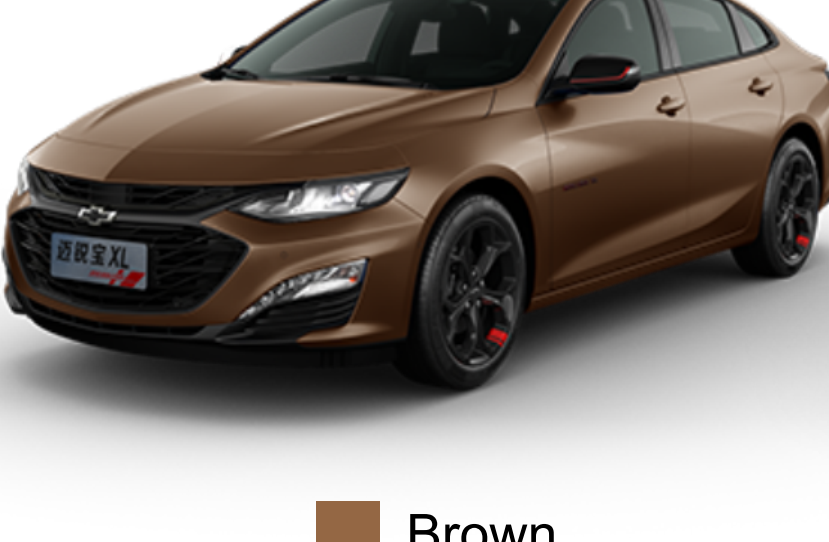

CHEVROLET • Malibu XL

PRODUCT DETAILS

EXTERIOR COLOR OPTIONS

White

Grey

Black

Blue

Brown