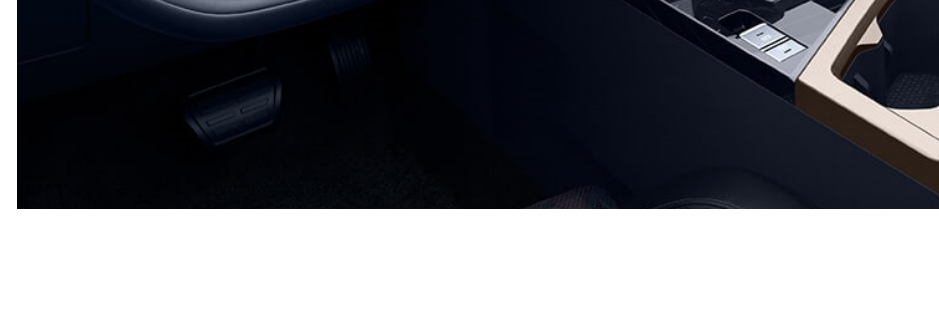

PRODUCT DETAILS