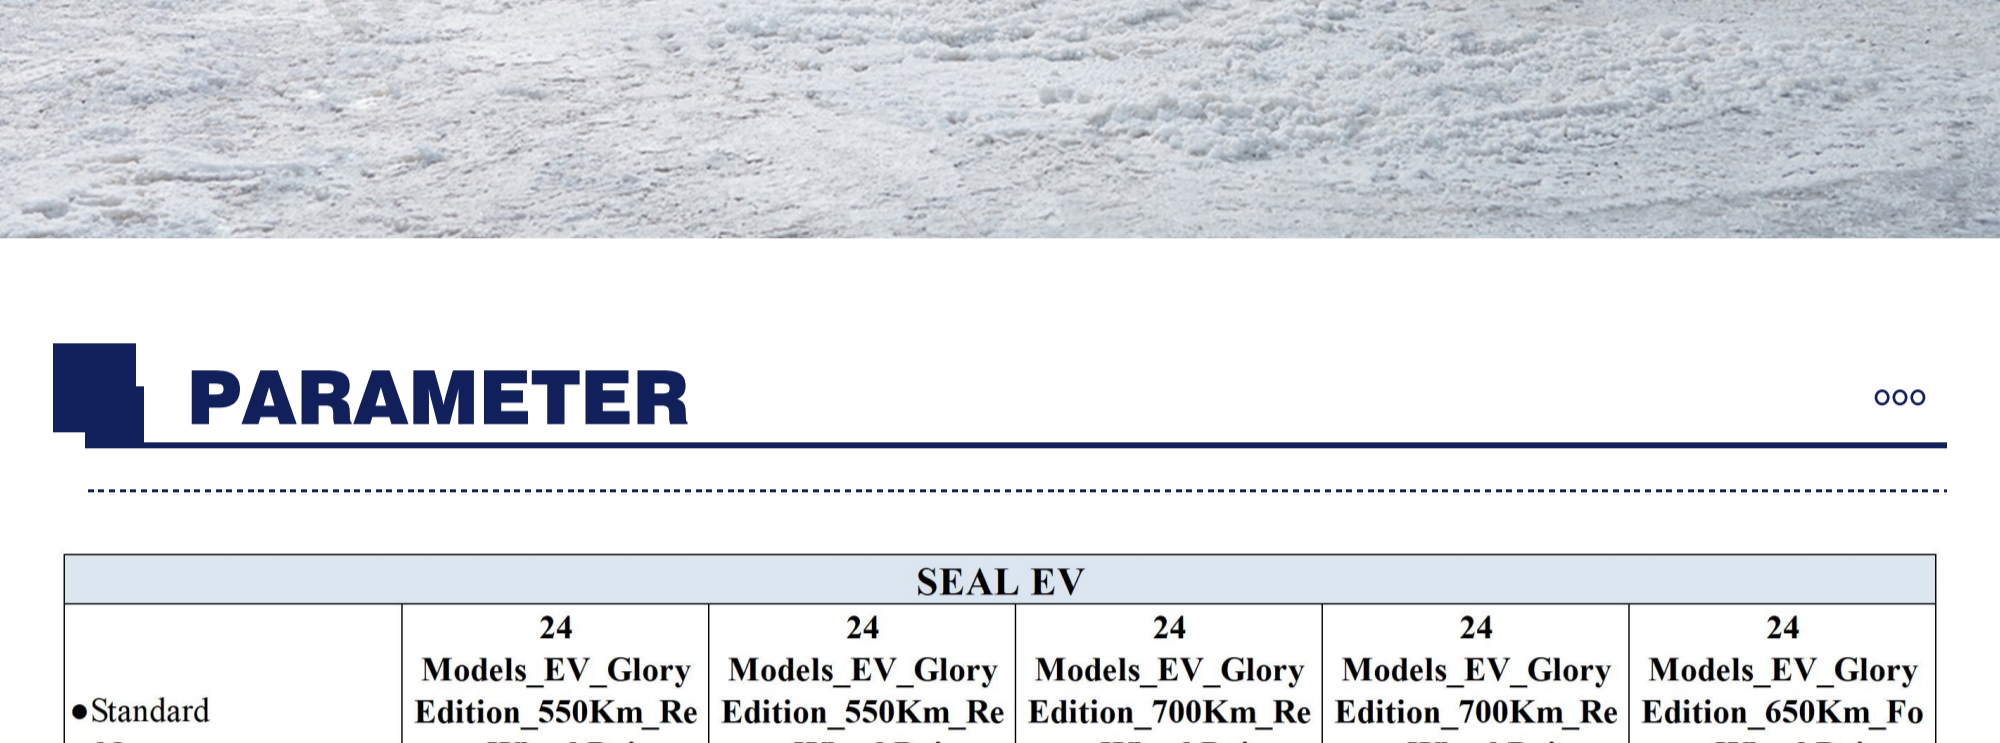

BYD • Seal EV

**PRODUCT DETAILS**

**EXTERIOR COLOR OPTIONS**

**BODY SIZE**

**PARAMETER**

SEAL EV					
Standard	24 Models EV_Glory Edition_550Km_Rear-Wheel Drive Elite	24 Models EV_Glory Edition_550Km_Rear-Wheel Drive Premium	24 Models EV_Glory Edition_700Km_Rear-Wheel Drive Premium	24 Models EV_Glory Edition_700Km_Rear-Wheel Drive Performance Version	24 Models EV_Glory Edition_650Km_Four-Wheel Drive Performance Version
<b>Basic Information</b>					
Manufacturer level	BYD New Energy Mid-size car				
Energy Type	Pure Electric				
CLTC pure electric range [km]	550		700		650
Fast charging time[h]	0.5				
Fast charge capacity[%]	30-80				
Motor [Ps]	204		231	313	530
Gearbox	1st gear fixed gear ratio				
Length*width*height[m]	4800*1875*1460				
Body structure	4-door 5-seater sedan				
Maximum speed [km/h]	180				
Official 0-100km/h acceleration [s]	7.5		7.2	5.9	3.8
<b>Body</b>					
Length [mm]	4800				
Width [mm]	1875				
Height [mm]	1460				
Wheelbase [mm]	2920				
Front track [mm]	1620				
Rear track [mm]	1625				
Door opening method	Swing door				
Number of doors	4				
number of seats	5				
Approach angle [°]	13				
Departure angle [°]	14				
Minimum turning radius [m]	5.7				
Drag coefficient [Cd]	0.219				
Curb weight[kg]	1885		2015		2150
Full load mass [kg]	2260		2390		2525
<b>Electric Motor</b>					
Motor brand	BYD				
Motor Model	TZ200XYL		TZ200XYN	TZ200XYC	Front VS210XYA/Rear TZ200XYC
Number of drive motors	Single motor				
Motor layout	Post				
Motor Type	Permanent magnet synchronous				
Total motor power [kW]	150		170	230	390
Total motor horsepower [Ps]	204		231	313	530
Total torque of the motor [N·m]	310		330	360	670
Maximum power of front motor [kW]					160
Maximum torque of front motor [N·m]					310
Maximum power of rear motor [kW]	150		170		230
Maximum torque of rear motor [N·m]	310		330		360
<b>Battery/Energy Recharge</b>					
Battery Type	Lithium iron phosphate battery				
Battery brand	Fudi				
Battery Temperature Management	• Low temperature heating • Liquid cooling				
CLTC pure electric range [km]	550		700		650
Battery capacity [kWh]	61.4			82.5	
Battery energy density [Wh/kg]	140.5		147.9		147.7
Power consumption per 100 km [kWh/100km]	12.6		13		14.6
Vehicle charging port	• Slow charging port • Fast charging port				
Slow charging port location	• Right rear side of the vehicle				
Fast charging port location	• Right rear side of the vehicle				
High voltage fast charging platform	• 400V platform		• 800V platform		
Fast charging power [kW]	110			150	
Fast charging time[min]	30				
Fast charging time[h]	0.5				
Fast charge capacity[%]	30-80				
Slow charging power [kW]	7				
On-board charging gun	•				
External discharge function	•				
External discharge power	• 3.3kW				
<b>Gearbox</b>					
Gearbox Description	Electric vehicle single speed gearbox				
Gearbox Type	Fixed gear ratio				
Number of gears	1				
<b>Chassis/steering</b>					
Drive type	Rear-engine, rear-wheel drive				Dual motor four-wheel drive
Four-wheel drive	-				
Front suspension type	Double wishbone independent suspension				
Rear suspension type	Five-link independent suspension				
Power type	Electric power assist				
Adjustable suspension features	-				
Vehicle structure	Load-bearing				
<b>Wheel brake</b>					
Rear brake type	• Ventilated disc type				
Parking brake type	• Ventilated disc type				
Front tire specifications	• 225/50 R18		• 235/45 R19		
Rear tire specifications	• 225/50 R18		• 235/45 R19		
Spare tire	• Tire repair tool only				
<b>Active safety</b>					
ABS anti-lock braking system	•				
Braking force distribution (EBD/CBC, etc.)	•				
Brake assist (BA/EBA/BAS, etc.)	•				
Traction control (ASR/TCS/TRC, etc.)	•				
Vehicle stability control (ESP/DSC/VSC, etc.)	•				
Seat belt not fastened reminder	• Whole vehicle				
Tire pressure monitoring	• Tire pressure display				
<b>Passive safety</b>					
Driver airbag	•				
Passenger airbag	•				
First row side airbags	•				
Second row side airbags	•				
Side curtain airbags	•				
Knee airbag	• Main driver				
Child seat interface	•				
<b>Assistance/Control Configuration</b>					
Front parking radar	•				
Rear parking radar	•				
Reversing side warning system	•				
Door opening collision warning	•				
Driving assistance images	• 360-degree panoramic image				
Chassis perspective	•				
Driving mode selection	• Full-speed adaptive cruise control				
Fatigue reminder	• Sport • Economy • Standard/Comfort • Snow				
Remote control parking	-				
Automatic parking	•				
Hill start assist	•				
<b>Assisted driving function</b>					
Line merging assistance (BSM/BSL)	•				
Lane Departure Warning (LDWS)	•				
Lane Keeping System (LKAS)	•				
Lane centering	•				
Road traffic sign recognition	•				
Forward Collision Warning	•				
Rear Collision Warning	•				
Active braking	•				
<b>Assisted driving hardware</b>					
Driver assistance level	• L2				
Driver assistance level systems	• DiPilot				
Millimeter wave radar	• 3				
Ultrasonic radar	• 2 front/4 rear				
Forward perception camera type	• Monocular				
Environmental awareness camera	• 1				
Surround view camera	• 4				
In-car camera	• 1				• 2
<b>External Configuration</b>					
Skylight Type	• The panoramic sunroof cannot be opened				
Light-sensitive skylight	-				
Rim material	• Aluminum alloy				
Key Type	• Remote control key • Bluetooth key • NFC/RFID key				
Keyless start	• First row				
Hidden electric door handle	•				
Active closed grille	•				
Electric tailgate	-				
Tailgate position memory	-				
Sensor tailgate	-				
Low speed driving warning sound	•				
<b>Interior Configuration</b>					
Steering wheel material	• Leather		• Genuine leather		
Steering wheel adjustment	• Manual up and down + front and back adjustment				
Gear shifting	Electronic gear shift				
Multifunction steering wheel	•				
Driving computer display	• Color				
Full LCD instrument panel	•				
Instrument screen size [inches]	• 10.25				
Instrument screen material	• LCD				
HUD Head-up Display	-				
Built-in driving recorder	•				
Wireless charging for mobile phones	• First row				
<b>Seat Configuration</b>					
Seat Material	• Imitation leather		• Genuine leather		• Mix of leather and suede
Sports style seats	-				
Electric adjustment of driver's seat	• Electric adjustment			• Electric adjustment with memory	
Passenger seat electric adjustment	• Electric adjustment				
Driver seat adjustment method	• Front and rear adjustment • Backrest adjustment • Height adjustment (4 directions)			• Front and rear adjustment • Backrest adjustment • Height adjustment (4 directions) • Lumbar adjustment (4 directions)	
Passenger seat adjustment method	• Front and rear adjustment • Backrest adjustment • Height adjustment (2-way)				
First row seat functions	• Heating • Ventilation				
Central armrest	• First row • Second row				
Seat Layout	• 2+3				
Rear seat folding method	• Proportional down				
Rear cup holder	• Second row				
<b>Car computer/interconnection</b>					
Central control color screen	• Touch screen LCD				
Center console screen size [inches]	• 15.6				
Central control screen material	• LCD				
Central control screen resolution [px]	• 1920 x 1080				
Central control screen refresh rate [Hz]	• 60				
Car system	DiLink				
Vehicle system memory [GB]	Qualcomm Snapdragon SM6350				
Vehicle system storage[GB]	• 8				
Car network	• 128				
Media entertainment	• 5G				
In-car APP application market	•				
Multimedia/charging port	• USB • Type-C • SD				
Number of USB/Type-C ports	• 2 front seats/2 back seats				
In-car entertainment features	• Karaoke				
Cabin 220V/230V power supply	-				
Audio brand	• Dynaudio			• 220V	
Number of speakers	• 10		• 12		
<b>Lighting functions</b>					
Low beam light source	• LED				
High beam light source	• LED				
Lighting features	• Matrix				
LED daytime running lights	•				
Headlight function	• Height adjustment • Automatic opening and closing • Adaptive high and low beam • Delayed closing • Rain and fog mode				
Interior ambient lighting	-				
Exterior ambient lighting	• Multicolor				
<b>Glass/Rearview Mirror</b>					
First row electric windows	•				
Second row power windows	•				
One-touch window lifting	• Whole vehicle				
Window anti-pinch function	• Whole vehicle				
Multi-layer soundproof glass	• First row				
Exterior mirror function	• Electric adjustment • Heated rearview mirror • Electric folding • Automatic folding when the car is locked			• Electric adjustment • Heated rearview mirror • Electric folding • Mirror memory • Automatic folding when reversing • Automatic folding when locking the car	
Interior rearview mirror function	• Automatic anti-glare				
Rear side privacy glass	-				
Car makeup mirror	• Main driver + lighting • Co-pilot + lighting				
Rain sensor wiper function	• Rain sensor				
<b>Air conditioning/refrigeration</b>					
First row air conditioning	• Dual-zone automatic air conditioning				
Second row air conditioning	• Air outlet				
Heat pump air conditioner	•				
Air Quality Monitoring	•				
In-car PM2.5 filter	•				
Car air purifier	•				
Negative ion generator	•				