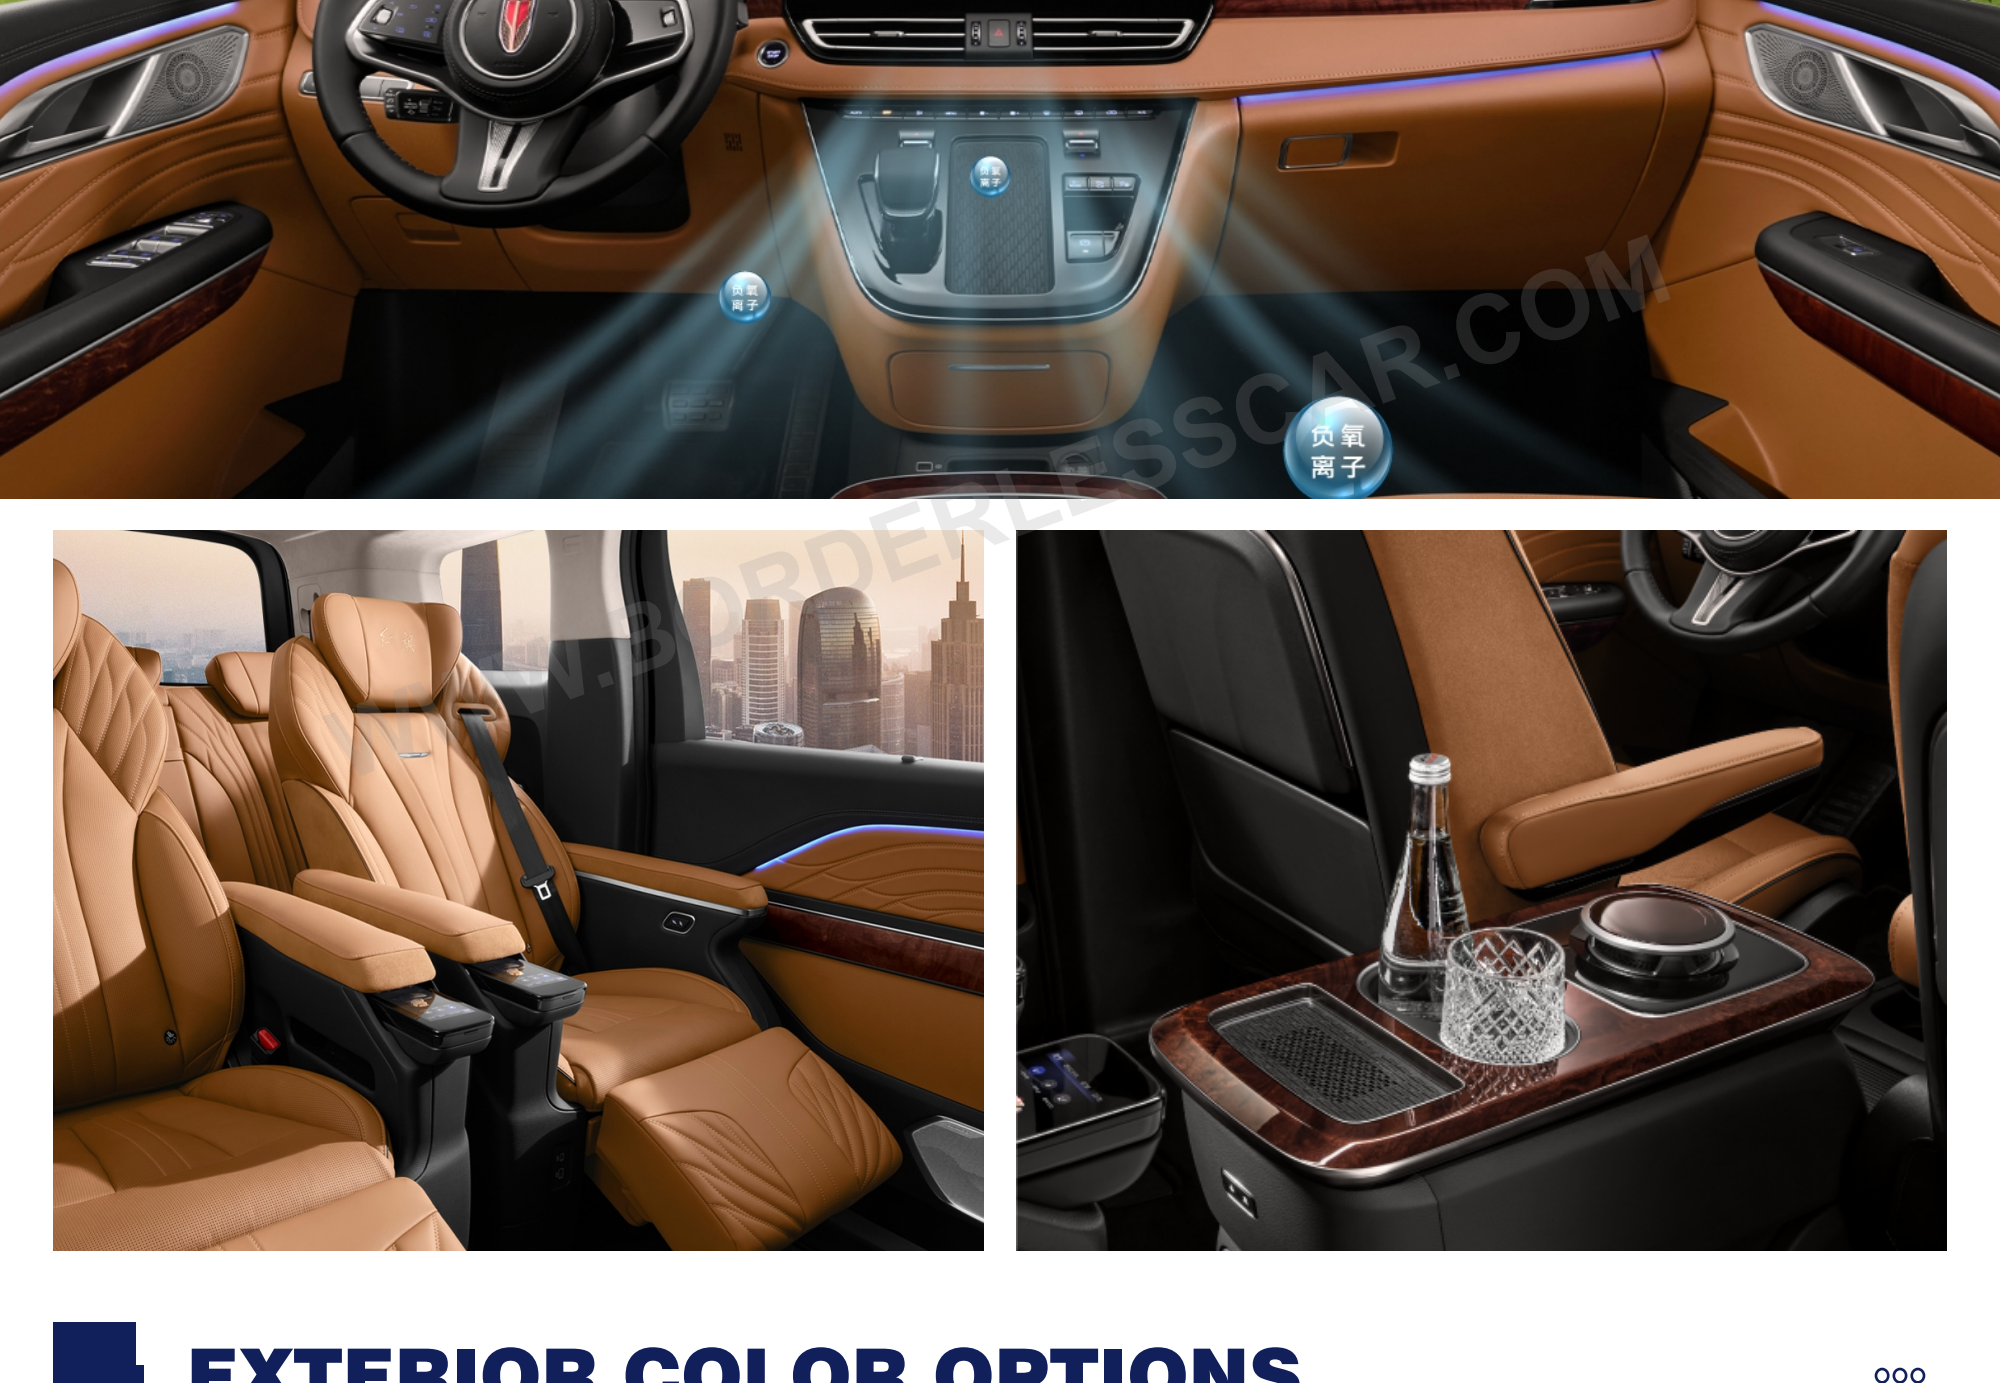

HONGQI • HQ9

PRODUCT DETAILS

000

EXTERIOR COLOR OPTIONS

000

Purple

Silver

Black