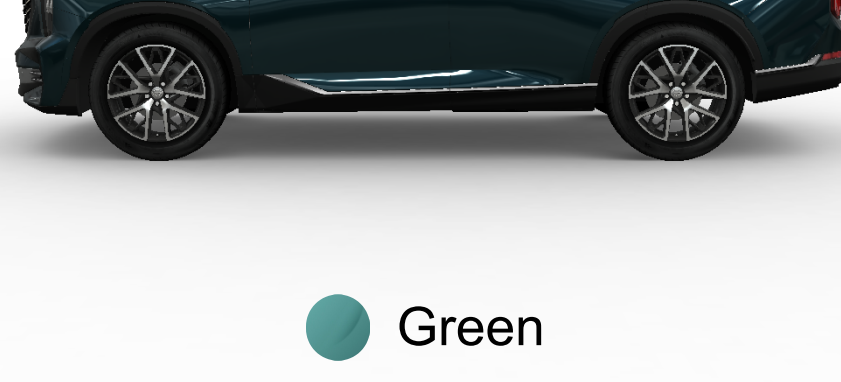

TRUMPCHI • GS8

PRODUCT DETAILS

000

EXTERIOR COLOR OPTIONS

000

Green

Black

White