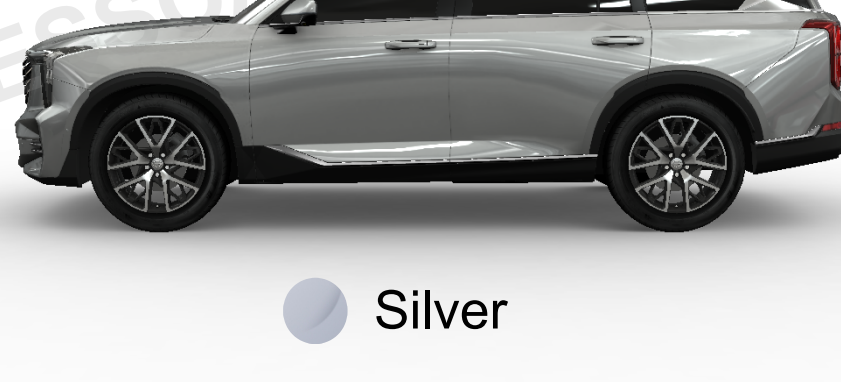

TRUMPCHI • GS8

PRODUCT DETAILS

000

EXTERIOR COLOR OPTIONS

000

Green

Black

White