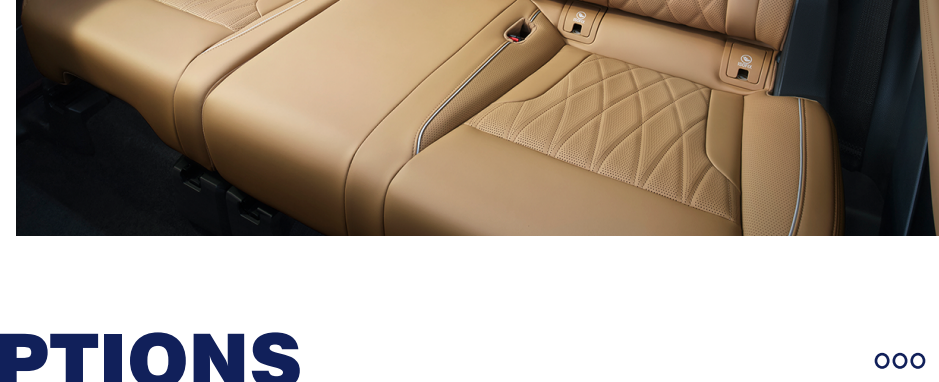

TRUMPCHI • GS8

PRODUCT DETAILS

000

EXTERIOR COLOR OPTIONS

000

Green

Black

White